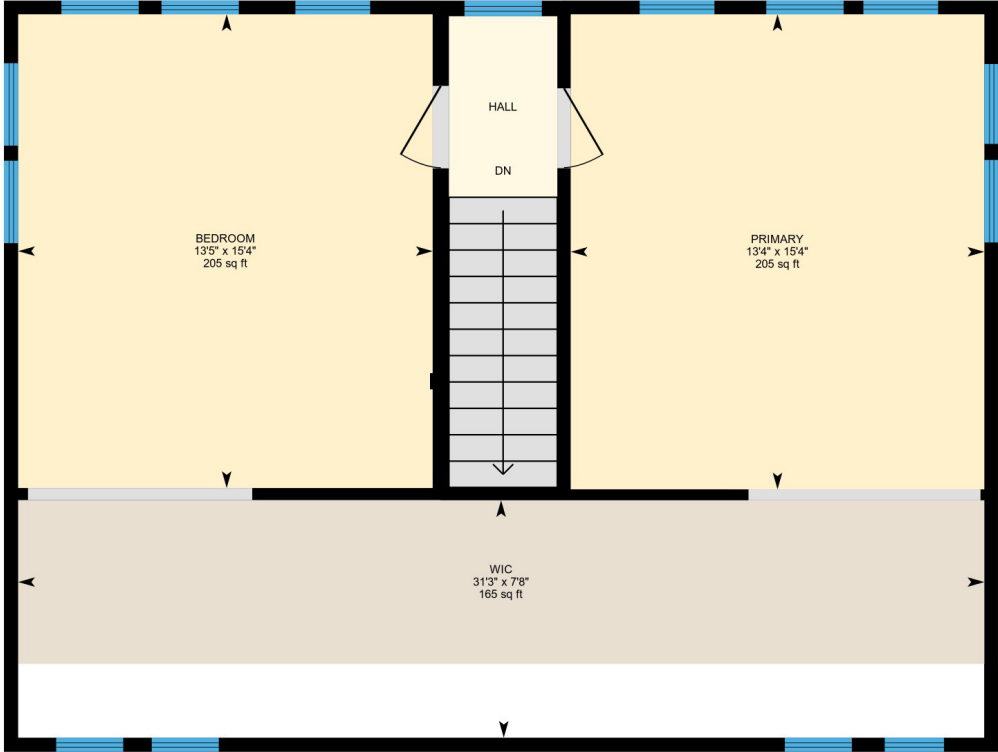

0 2 4 ft

PREPARED: 2023/09/15