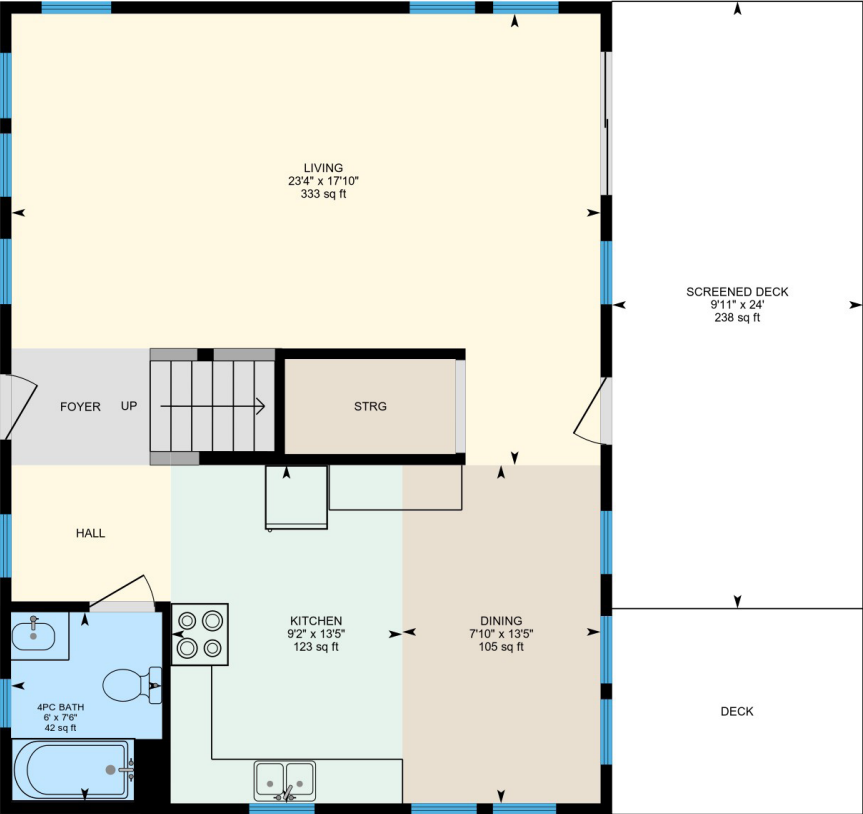

16 Grenadier Island, Leeds And The Thousand Islands, ON

Main Floor Exterior Area 778.50 sq ft
Interior Area 727.42 sq ft
Excluded Area 238.23 sq ft

0 3 6 ft

PREPARED: 2023/09/15

2nd Floor Exterior Area 706.89 sq ft
Interior Area 655.89 sq ft
Excluded Area 74.54 sq ft