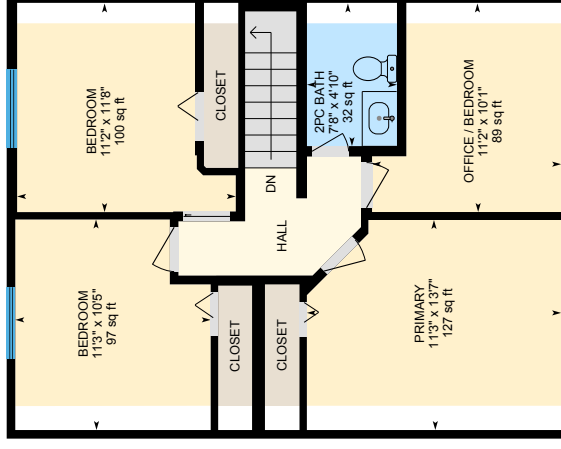

# 56 Club Island, Leeds & The Thousand Islands, ON

Main Building: Total Exterior Area Above Grade 1668.30 sq ft

PREPARED: 2023/05/19

White regions are excluded from total floor area in iGUIDE floor plans. All room dimensions and floor areas must be considered approximate and are subject to independent verification.