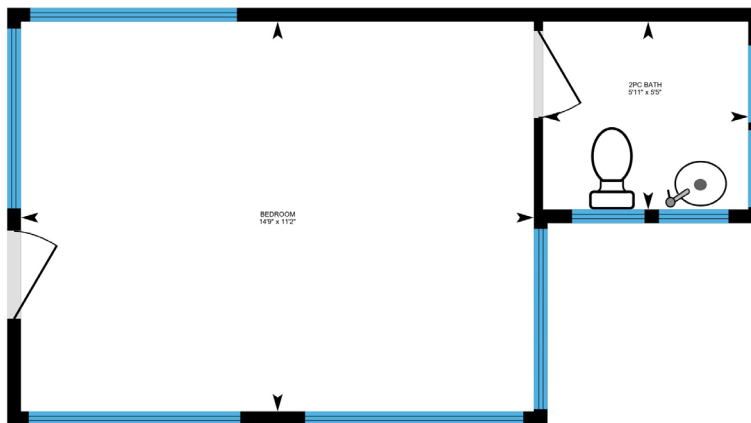

1 Sceptre Island, Leeds & The Thousand Islands, ON

Outdoor Shower Total Exterior Area 6.05 sq ft