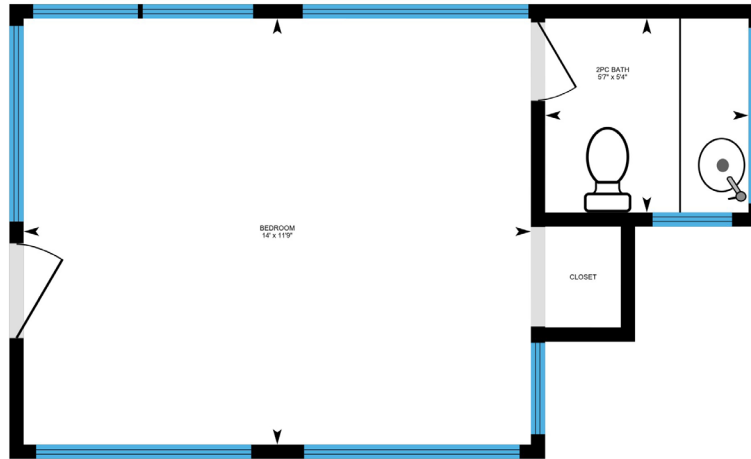

1 Sceptre Island, Leeds & The Thousand Islands, ON