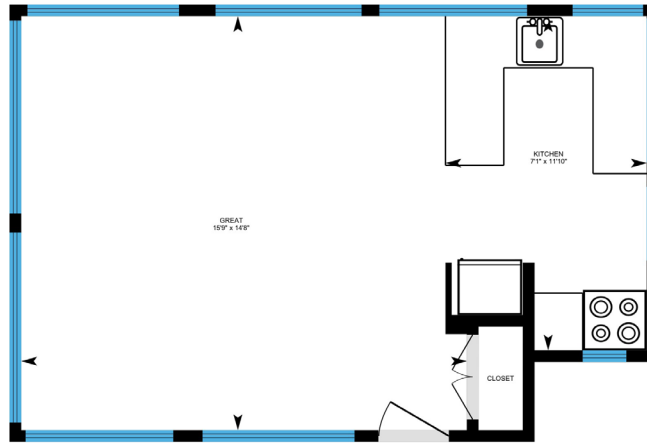

1 Sceptre Island, Leeds & The Thousand Islands, ON

1 Sceptre Island, Leeds & The Thousand Islands, ON