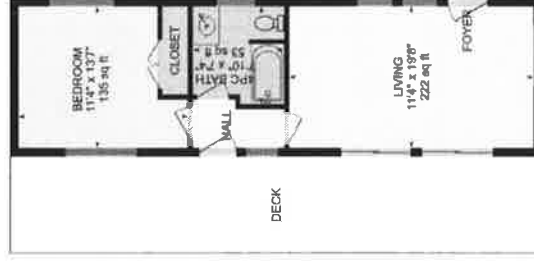

# 68 Big Stave Island, Lansdowne, ON

Main Building: Total Exterior Area Above Grade 2833 sq ft

White regions are excluded from total floor area. All room dimensions and and floor areas must be considered approximate and are subject to independent verification. For method of measurement please see <https://youriguide.com/measure/>.