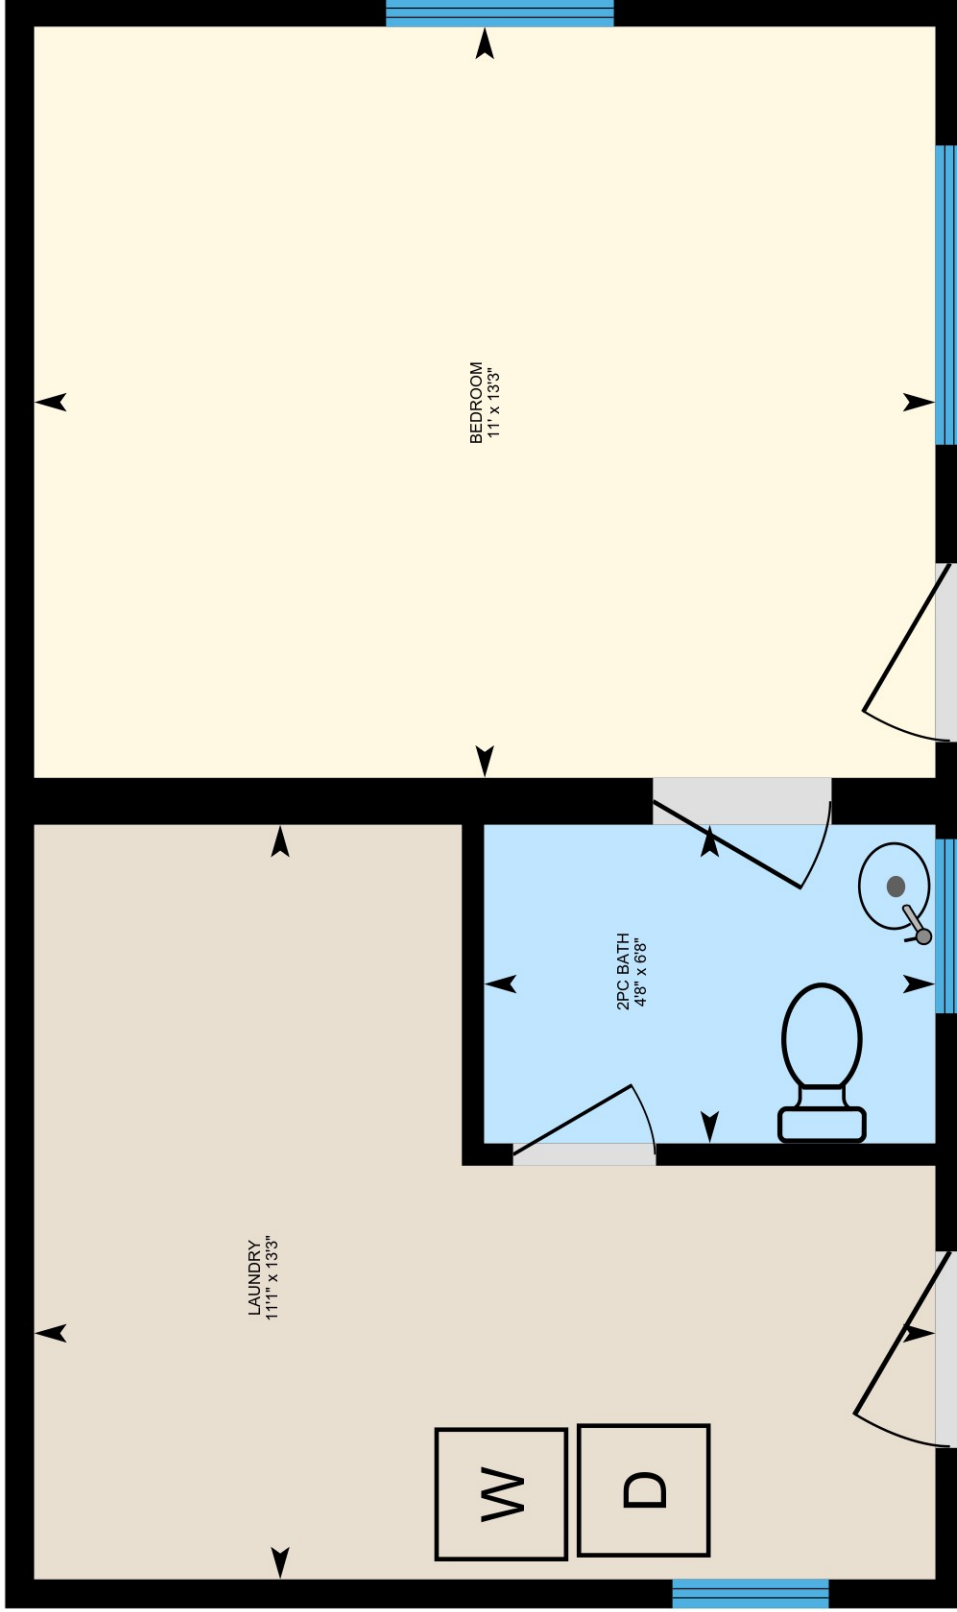

# 1 & 2 Princess Charlotte Island

**Main Floor** Total Exterior Area 1015 sq ft  
Total Interior Area 953 sq ft

PREPARED: Sep, 2019

White regions are excluded from total floor area. All room dimensions and floor areas must be considered approximate and are subject to independent verification. For method of measurement please see <https://yourguide.com/measure/>.

## Lower Floor

Total Exterior Area 334 sq ft

Total Interior Area 302 sq ft

PREPARED: Sep, 2019

# 1 & 2 Princess Charlotte Island

**Bunkie** Total Exterior Area 331 sq ft  
Total Interior Area 298 sq ft

PREPARED: Sep, 2019