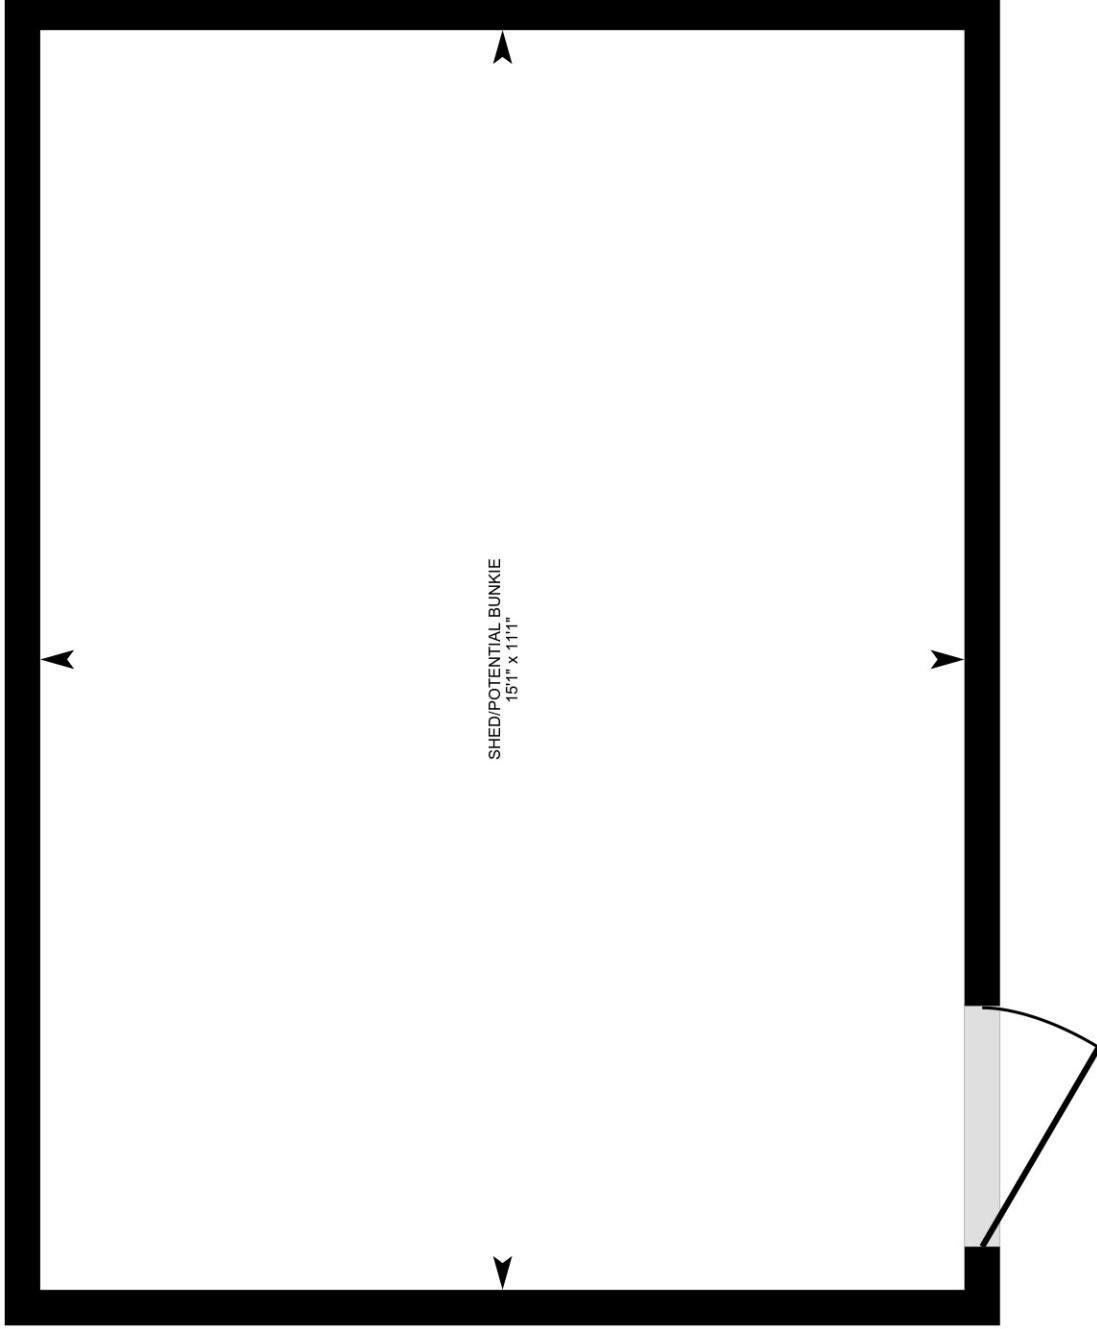

1 & 2 Princess Charlotte Island

Shed/Potential Bunkie

PREPARED: Sep, 2019