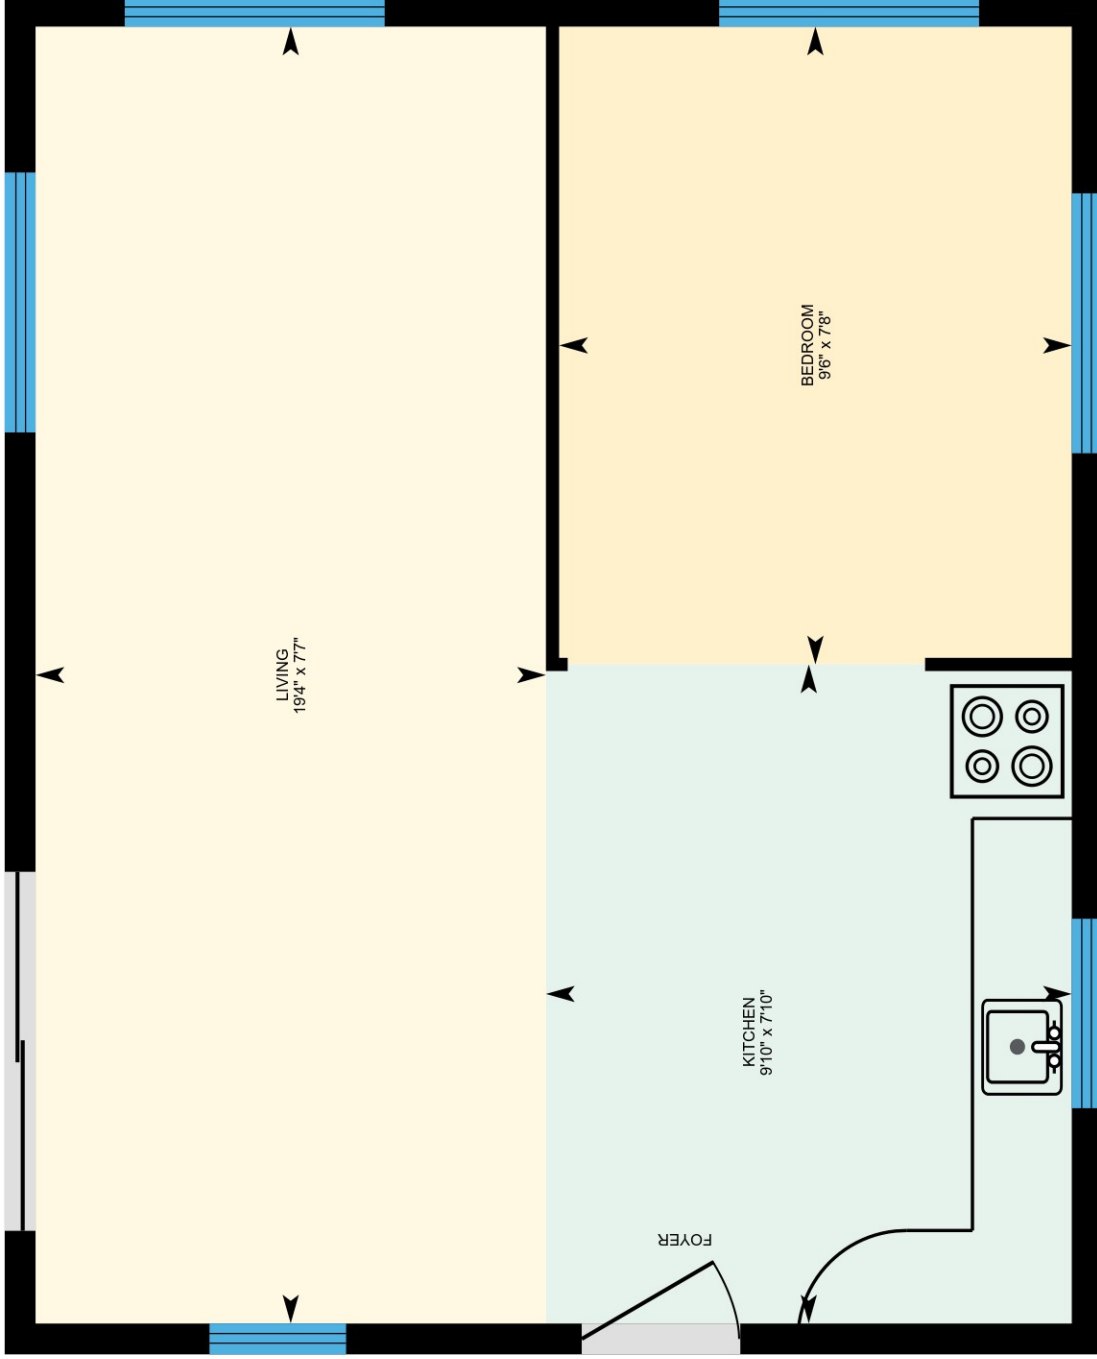

# 1 & 2 Princess Charlotte Island

**Main Floor** Total Exterior Area 1015 sq ft  
Total Interior Area 953 sq ft

PREPARED: Sep, 2019

White regions are excluded from total floor area. All room dimensions and floor areas must be considered approximate and are subject to independent verification. For method of measurement please see <https://yourguide.com/measure/>.

## Lower Floor

Total Exterior Area 334 sq ft

Total Interior Area 302 sq ft

PREPARED: Sep, 2019

# 1 & 2 Princess Charlotte Island

**Bunkie** Total Exterior Area 331 sq ft  
Total Interior Area 298 sq ft

PREPARED: Sep, 2019