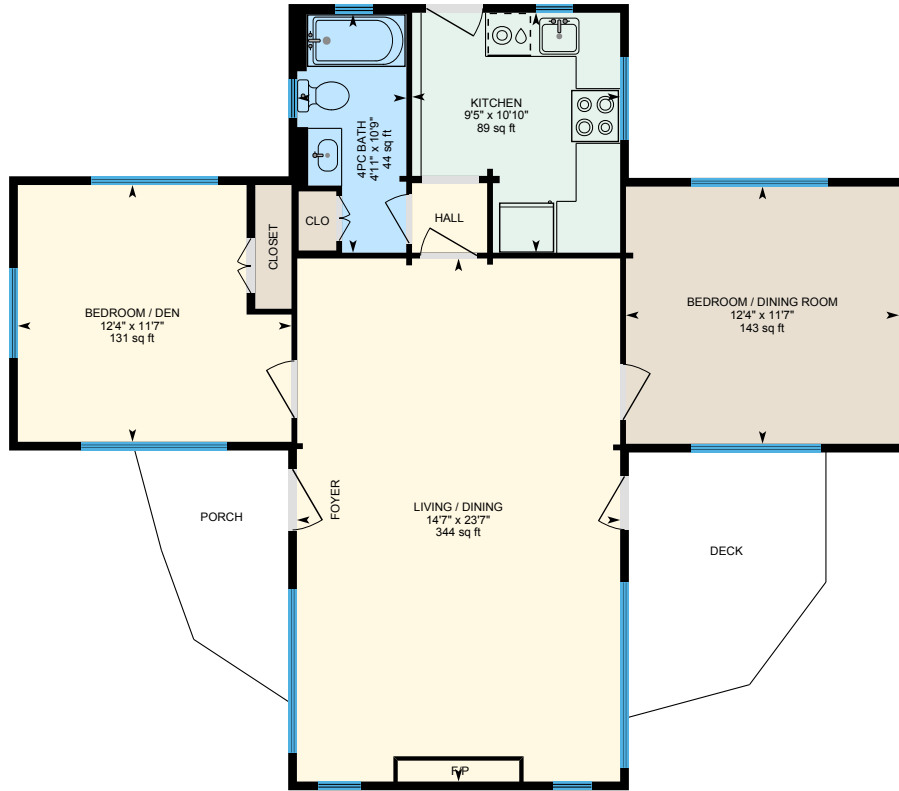

1 Bung Island, Leeds And The Thousand Islands, On, ON

Main Floor Exterior Area 845.19 sq ft
Interior Area 794.84 sq ft

Bunkie Exterior Area 530.18 sq ft
Interior Area 496.74 sq ft
Excluded Area 173.12 sq ft