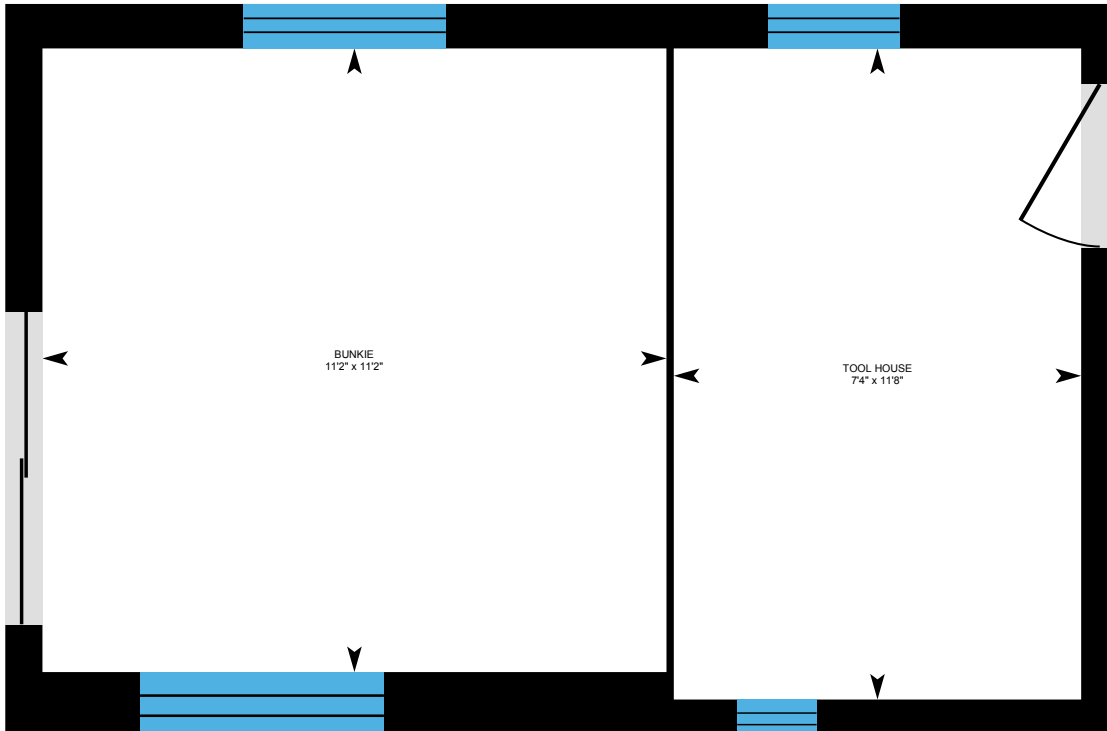

14 Downie Island, Lansdowne, ON

Main Floor Total Exterior Area 1277.06 sq ft
Total Interior Area 1179.74 sq ft

PREPARED: 2021/09/30

White regions are excluded from total floor area in iGUIDE floor plans. All room dimensions and floor areas must be considered approximate and are subject to independent verification.

14 Downie Island, Lansdowne, ON

Bunkie

PREPARED: 2021/09/30

White regions are excluded from total floor area in iGUIDE floor plans. All room dimensions and floor areas must be considered approximate and are subject to independent verification.