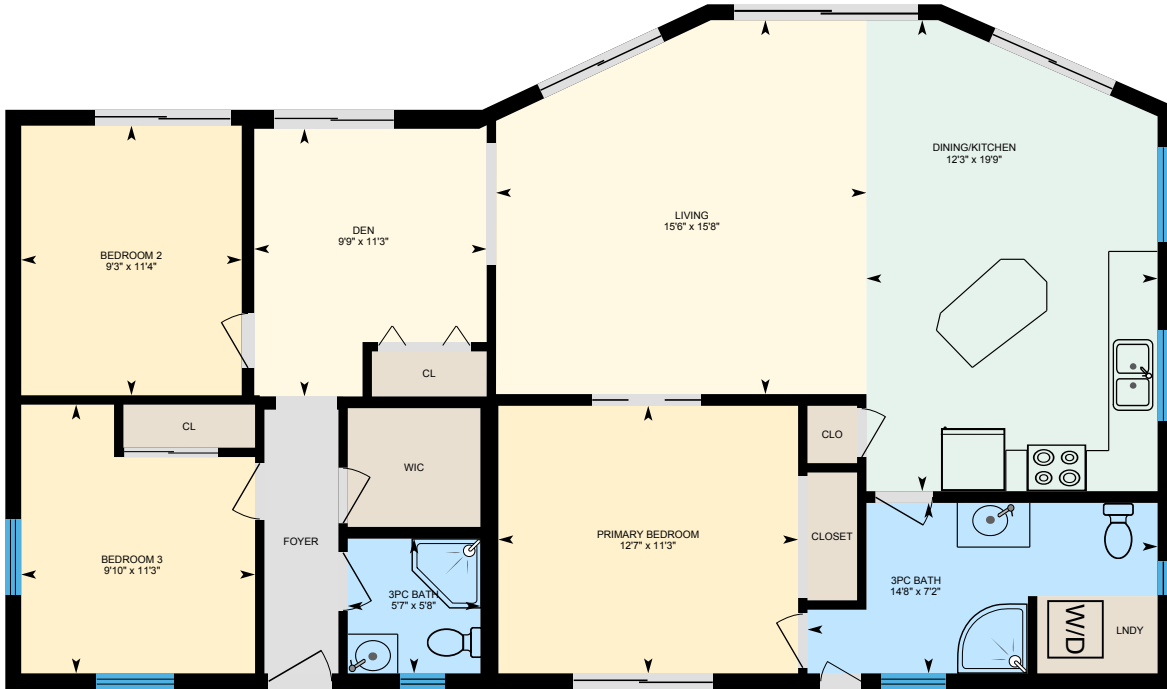

14 Downie Island, Lansdowne, ON

Main Floor Total Exterior Area 1277.06 sq ft
Total Interior Area 1179.74 sq ft

PREPARED: 2021/09/30

White regions are excluded from total floor area in iGUIDE floor plans. All room dimensions and floor areas must be considered approximate and are subject to independent verification.

14 Downie Island, Lansdowne, ON

Bunkie

PREPARED: 2021/09/30

White regions are excluded from total floor area in iGUIDE floor plans. All room dimensions and floor areas must be considered approximate and are subject to independent verification.