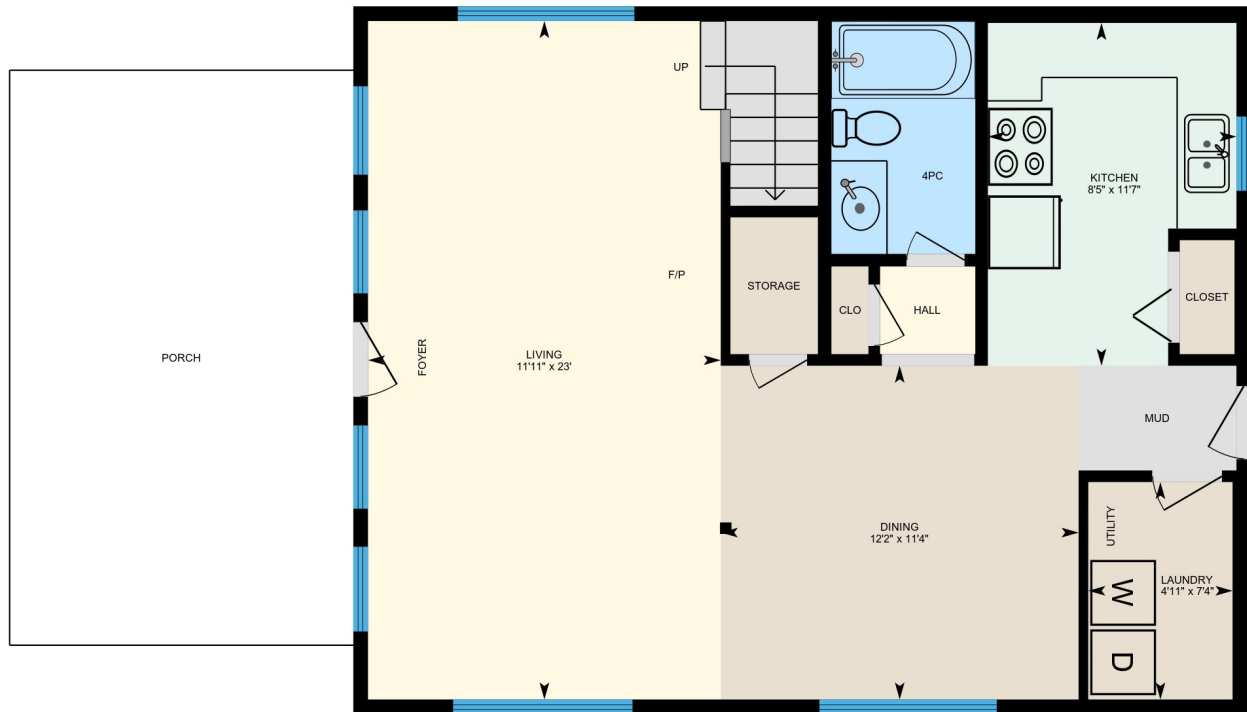

56 Club Island, Leeds And The Thousand Islands, ON

Main Floor Total Exterior Area 727.82 sq ft
Total Interior Area 674.55 sq ft

2nd Floor Total Exterior Area 661.38 sq ft
Total Interior Area 608.21 sq ft