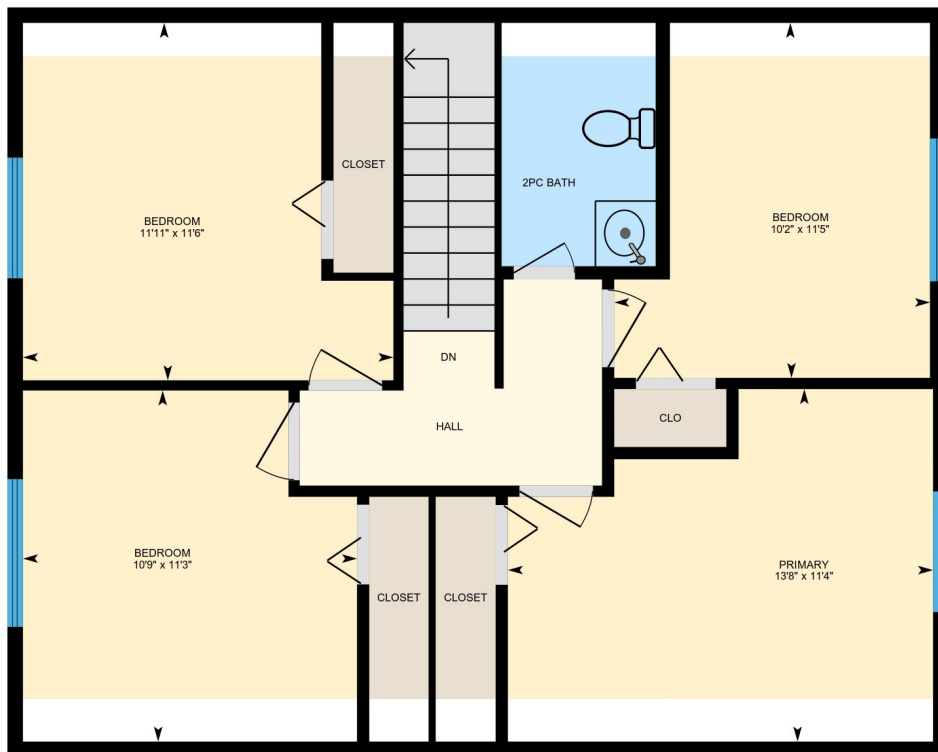

56 Club Island, Leeds And The Thousand Islands, ON

Main Floor Total Exterior Area 727.82 sq ft
Total Interior Area 674.55 sq ft

2nd Floor Total Exterior Area 661.38 sq ft
Total Interior Area 608.21 sq ft