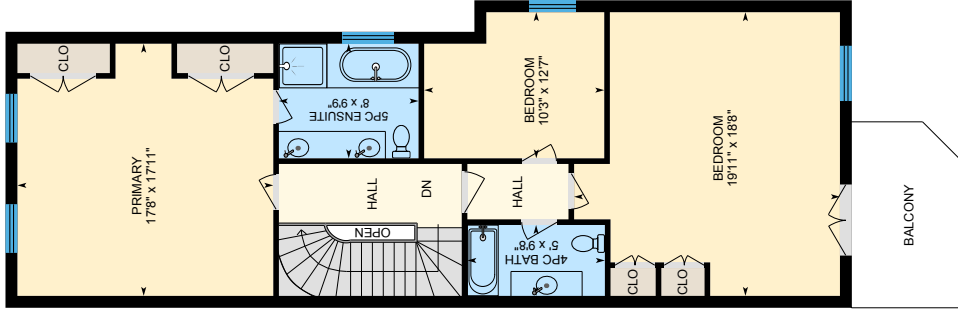

42 Chestnut Park, Toronto, ON

Main Building: Total Exterior Area Above Grade 2487.85 sq ft

PREPARED: May 2021

White regions are excluded from total floor area in iGUIDE floor plans. All room dimensions and floor areas must be considered approximate and are subject to independent verification.