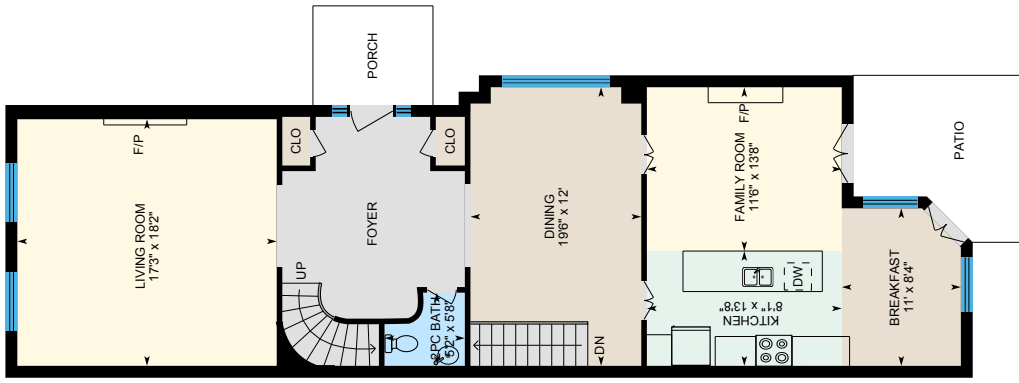

42 Chestnut Park, Toronto, ON

Main Building: Total Exterior Area Above Grade 2487.85 sq ft

PREPARED: May 2021

White regions are excluded from total floor area in iGUIDE floor plans. All room dimensions and floor areas must be considered approximate and are subject to independent verification.