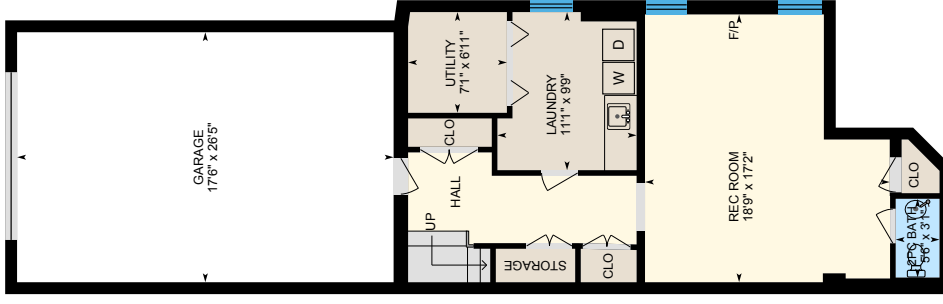

42 Chestnut Park, Toronto, ON

Main Building: Total Exterior Area Above Grade 2487.85 sq ft

PREPARED: May 2021

White regions are excluded from total floor area in iGUIDE floor plans. All room dimensions and floor areas must be considered approximate and are subject to independent verification.