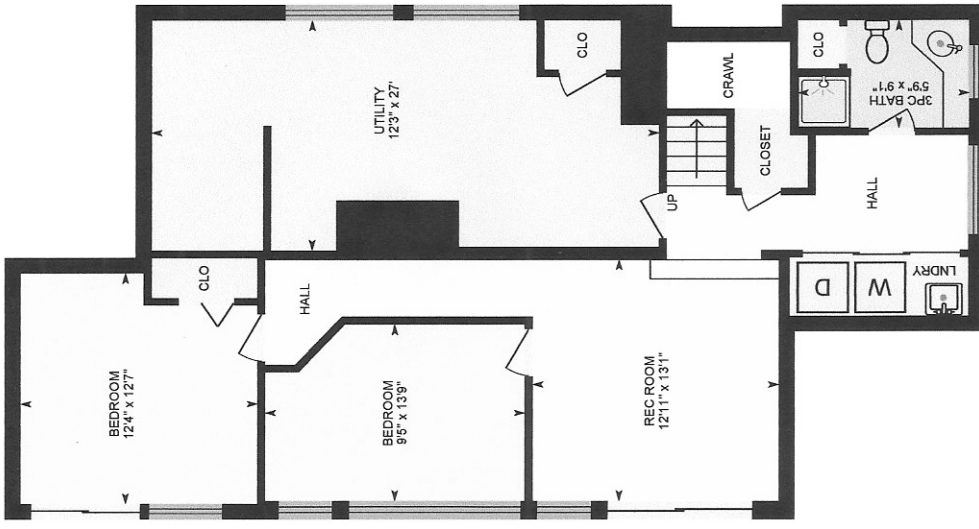

# 244 Stratford Road, The 1000 Islands, Ontario

Main Building: Total Exterior Area Above Grade 1411 sq ft

**Main Floor**  
Exterior Area 1317 sq ft

**Lower Floor (Below Grade)**  
Exterior Area 1198 sq ft

**Entry Floor**  
Exterior Area 94 sq ft

PREPARED: Jul, 2020

White regions are excluded from total floor area. All room dimensions and floor areas must be considered approximate and are subject to independent verification. For method of measurement please see <https://youriguide.com/measure/>.