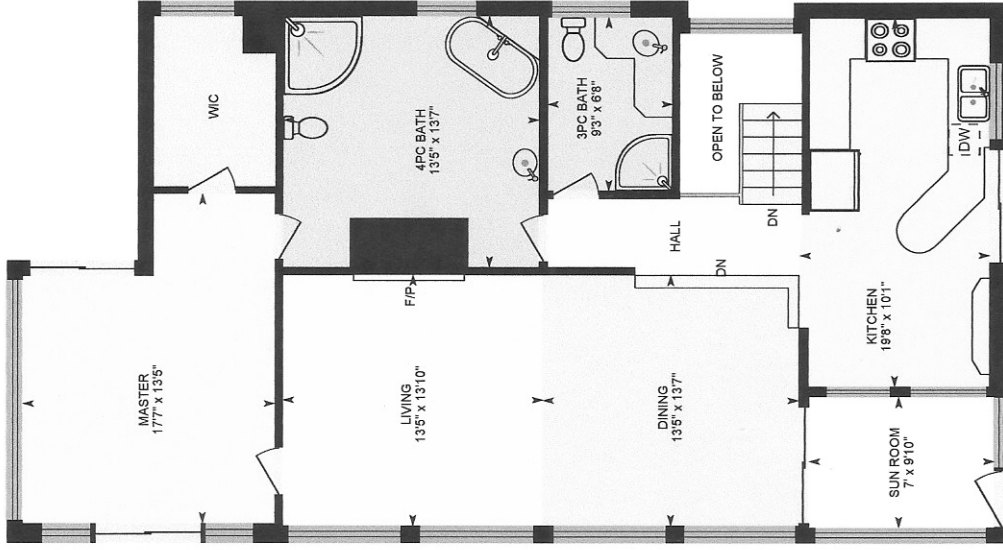

# 244 Stratford Road, The 1000 Islands, Ontario

Main Building: Total Exterior Area Above Grade 1411 sq ft

**Main Floor**  
Exterior Area 1317 sq ft

**Lower Floor (Below Grade)**  
Exterior Area 1198 sq ft

**Entry Floor**  
Exterior Area 94 sq ft

PREPARED: Jul, 2020

White regions are excluded from total floor area. All room dimensions and floor areas must be considered approximate and are subject to independent verification. For method of measurement please see <https://youriguide.com/measure/>.