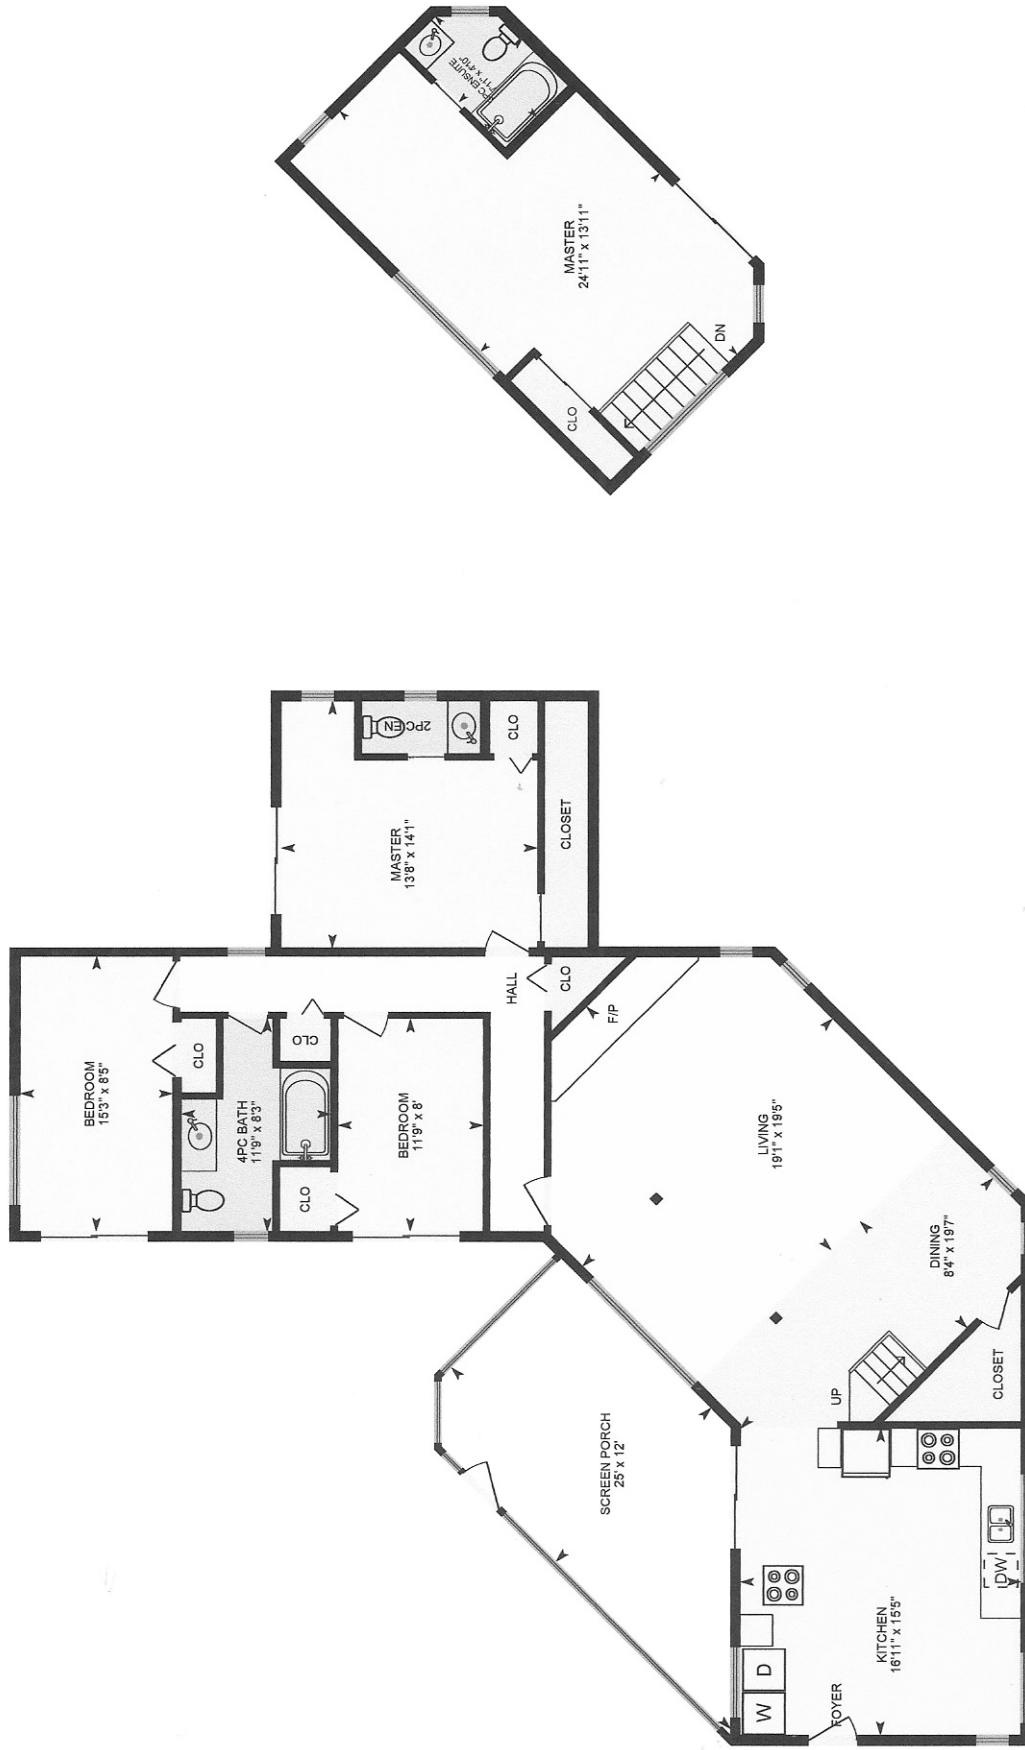

1 Picnic Island, Leads And The Thousand Islands, ON

Main Building: Total Exterior Area Above Grade 1976 sq ft

Main Floor
Exterior Area 1593 sq ft

Second Floor
Exterior Area 384 sq ft

White regions are excluded from total floor area. All room dimensions and floor areas must be considered approximate and are subject to independent verification. For method of measurement please see <https://youriguide.com/measure/>.