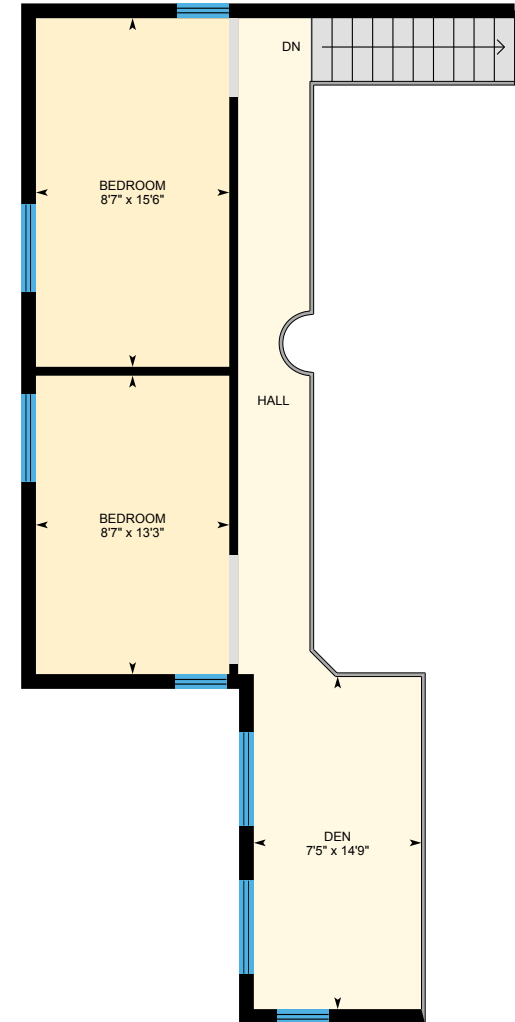

106 Downie Island, The 1000 Islands, ON

Main Building: Total Exterior Area Above Grade 1970 sq ft

Main Floor
Exterior Area 1422 sq ft

2nd Floor
Exterior Area 548 sq ft

PREPARED: Sep, 2019

106 Downie Island, The 1000 Islands, ON

Bunkie Total Interior Area 207 sq ft

PREPARED: Sep, 2019