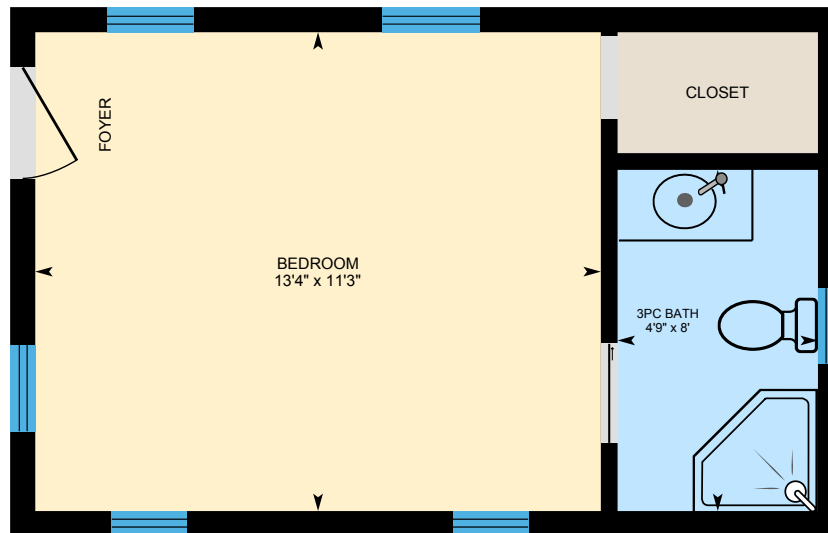

106 Downie Island, The 1000 Islands, ON

Main Building: Total Exterior Area Above Grade 1970 sq ft

Main Floor
Exterior Area 1422 sq ft

2nd Floor
Exterior Area 548 sq ft

PREPARED: Sep, 2019

106 Downie Island, The 1000 Islands, ON

Bunkie Total Interior Area 207 sq ft

PREPARED: Sep, 2019